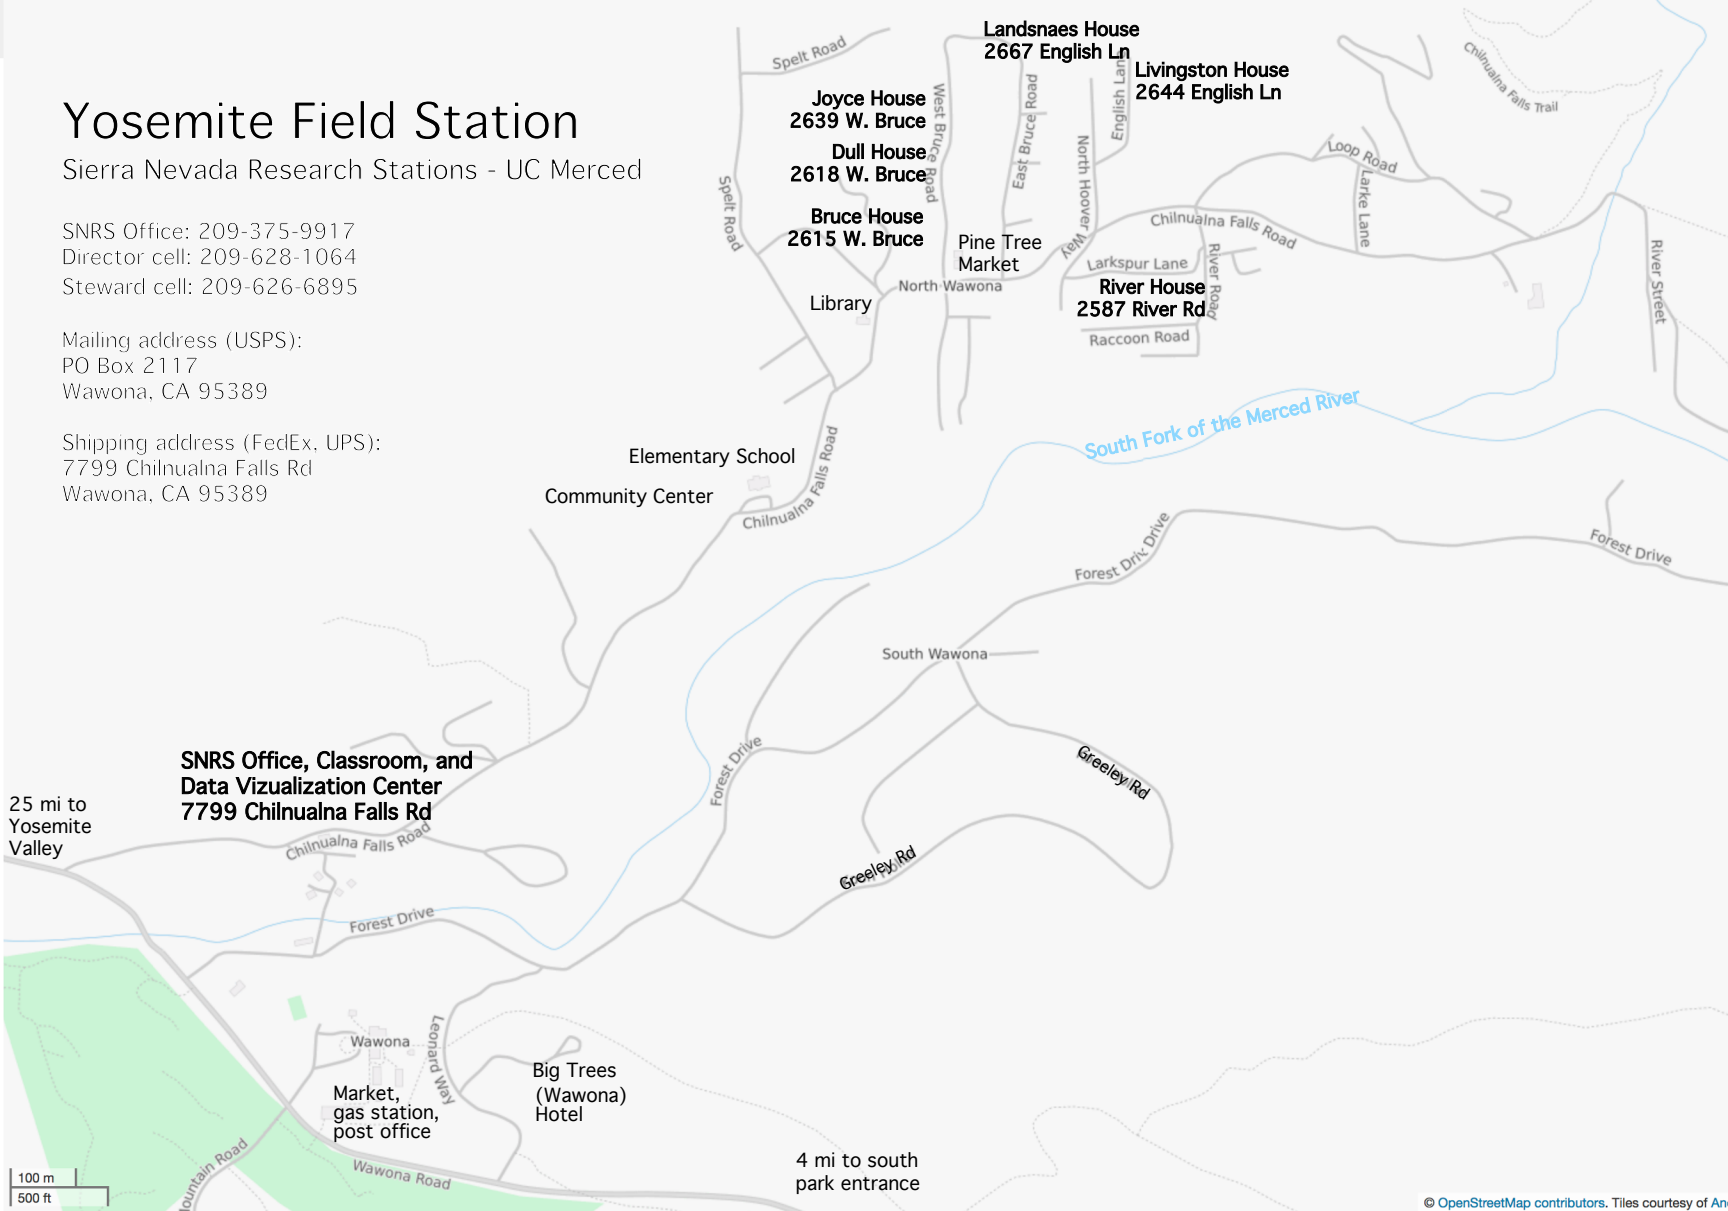

Yosemite Field Station

Sierra Nevada Research Stations - UC Merced

SNRS Office: 209-375-9917
Director cell: 209-628-1064
Steward cell: 209-626-6895

Mailing address (USPS):
PO Box 2117
Wawona, CA 95389

Shipping address (FedEx, UPS):
7799 Chilnualna Falls Rd
Wawona, CA 95389

25 mi to
Yosemite
Valley

**SNRS Office, Classroom, and
Data Visualization Center**
7799 Chilnualna Falls Rd

Market,
gas station,
post office

Big Trees
(Wawona)
Hotel

4 mi to south
park entrance